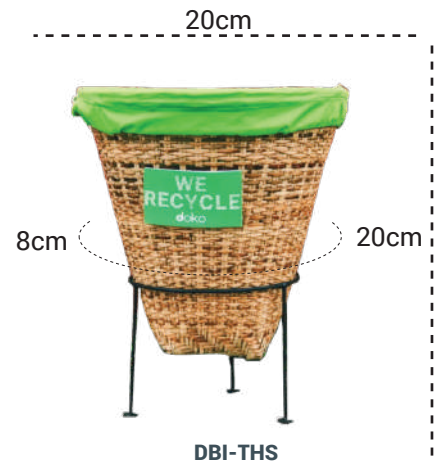

Natural Knot Circular Bin DBI - NB10

This circular wicker basket is a popular choice for offices and households. Its durability and aesthetics makes this a popular choice for indoor and high volume settings. This bin comes with an inner polyester sack to facilitate its use as a dry waste bin.

Doko Bin DBI-THS

Dokos and Thunches are hand-woven conical traditional baskets often used for storage and carrying goods. It is a durable, cost-effective and aesthetically pleasing alternative to plastic bins. This Doko bin comes with an inner polyester sack to facilitate its use as a drywaste bin.

DBI-THS

Essential Wire Mesh Wastebasket DBI-WM

This wire mesh waste basket brings a sleek industrial aesthetic to your space. This is an alternative to plastic bins.

Code	Description	Volume	Dimensions	Color	Price per unit	Details
DBI-NC10	Natural Knot Circular Bin	12L	10 X 10	Varnish Wood	Rs. 1,400	Inner Sack Lining
DBI-NC10	Natural Knot Circular Bin	20L	13 X 14	Varnish Wood	Rs. 3,250	Inner Sack Lining
DBI-THS	Doko Bin – Sack lining	60L	20 X 20	Varnish Wood	Rs. 1,100	Inner Sack Lining
DBI-WM10	Essential Wire Mesh Basket	10L		Black	Rs. 850	Inner Sack Lining
DBI-WM15	Essential Wire Mesh Basket	15L		Black	Rs. 950	Inner Sack Lining

*Note: All rates are subject to 13% additional VAT.