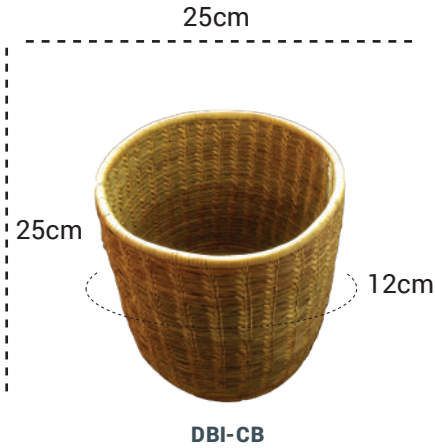

Outdoor Bins..... 4

- Single Metal Bins..... 4
- Fiber Bins 4
- 3 compartment Metal Bin..... 5
- Hiltake bin 5
- Galvanized Steel Bins..... 6

Upcycled Products..... 7

Liquid Fertilizers..... 8

Stickers & Labels 9

DBI-CB

Natural Knot Circular Bin DBI - NB10

This circular wicker basket is a popular choice for offices and households. Its durability and aesthetics makes this a popular choice for indoor and high volume settings. This bin comes with an inner polyester sack to facilitate its use as a dry waste bin.